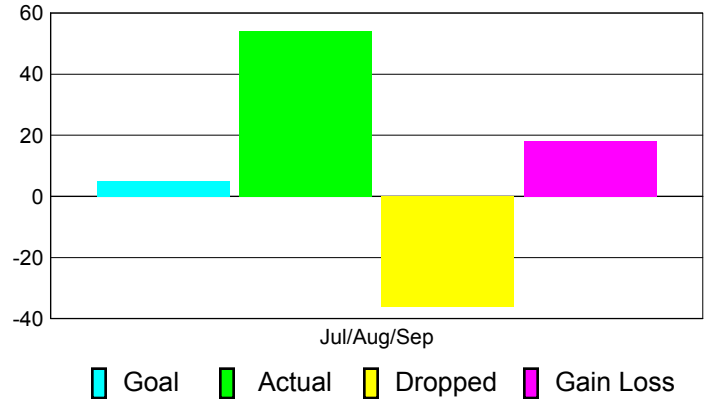

Membership Results 2012-2013

Goal, New, Dropped, Gain/Loss